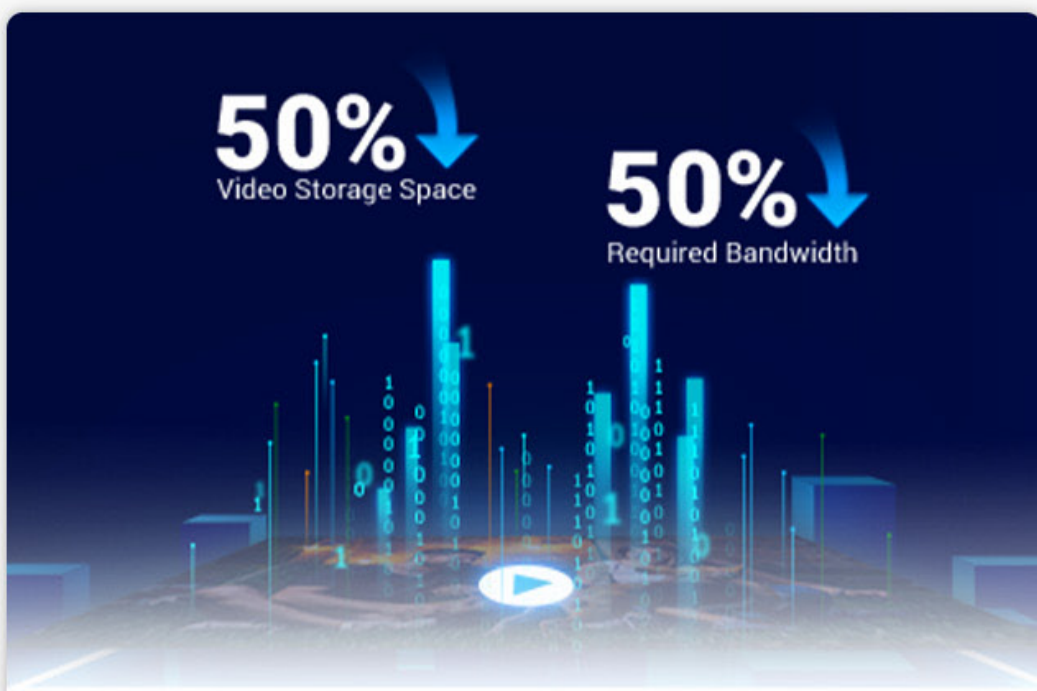

Enhance video experience with H.265

The H.265 creates a smoother viewing experience while only using about 50% of the data storage space required by cameras with H.264.⁸