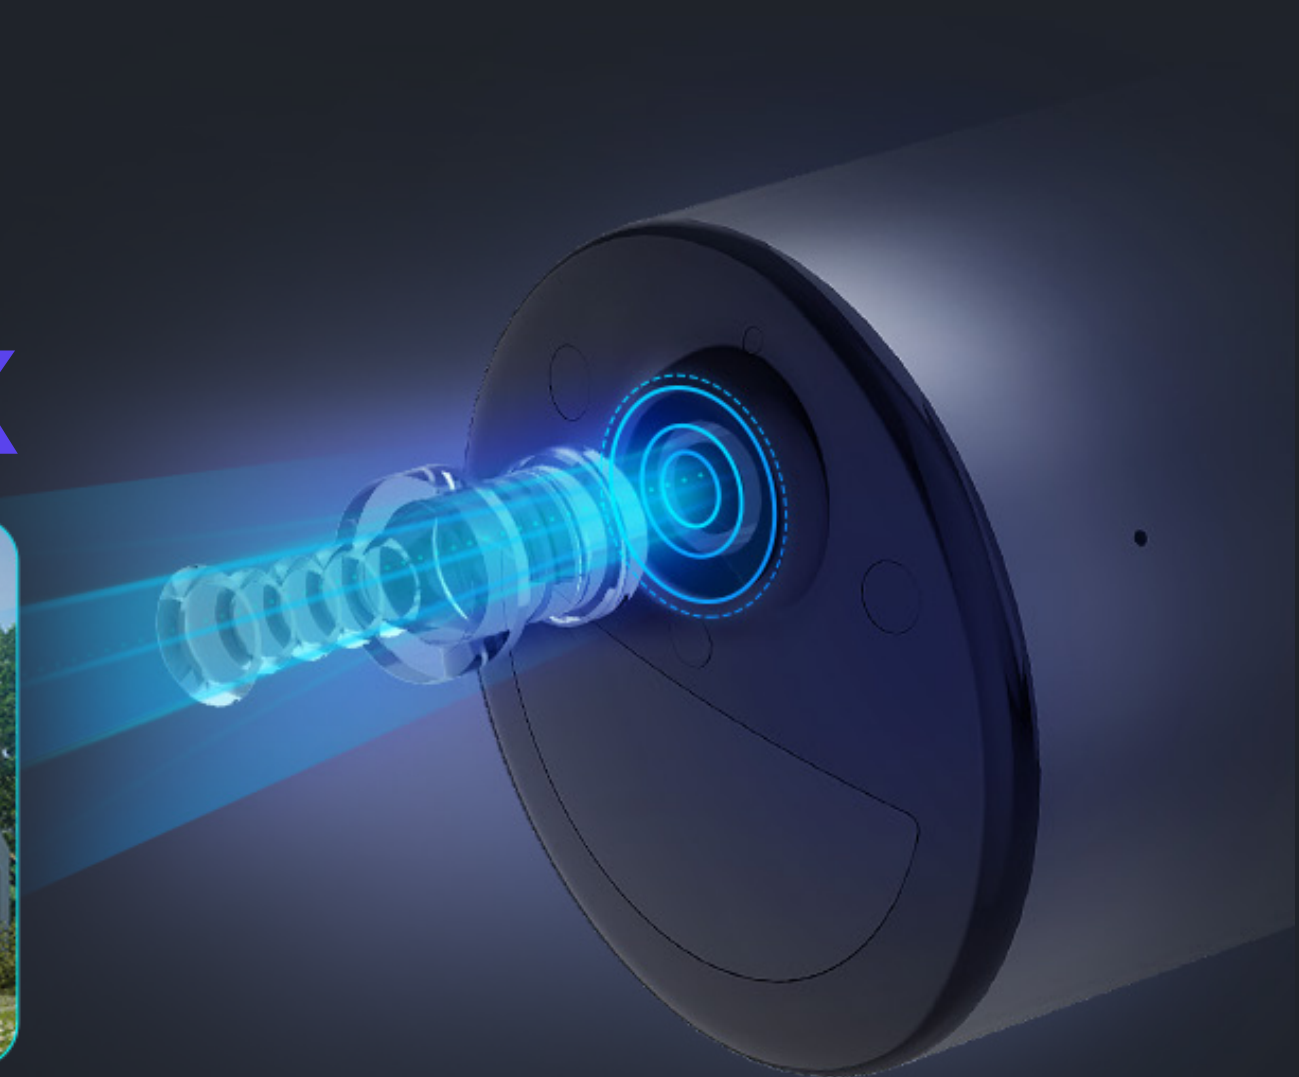

 **Extended**
Detection Distance

Cost-saving and hassle-free security solution

The CB3 4G camera completely eliminates the hassle of electricity wiring and frequent recharging – it has a large built-in battery, and supports working with a flexible range of the EZVIZ Solar Panels.² It is a greener option for those who're eco-conscious about building their home security system.

EZVIZ Solar Panel Series

5,200 mAh Rechargeable Battery

Smarter detections are unlocked for free

Say goodbye to a long list of annoying alerts that only capture flying insects or falling leaves. The CB3 4G is capable of detecting people and cars in particular, while providing flexible settings for you to customize the detection area and sensitivity. It pushes notifications to your phone when it's truly worthy of your attention.

AI-Powered Human Shape Detection

AI-Powered Vehicle Shape Detection

FREE

No Subscription Fee

• CB3 4G (BB7593290)
AI Vehicle Detection
18:10:07

Stunning detail with 2K resolution

The EZVIZ CB3 4G features crystal-clear 2K resolution to provide advanced detail capturing. It makes sure you never miss a single important moment happening at home.

Crisp 2K

Night is now bright and colorful

Blurred and pixelated night vision is now a thing of the past. The CB3 4G uses a large F1.6 aperture lens to capture more light when the sun goes down and uses two spotlights to brighten up a completely dark space to render colorful view.