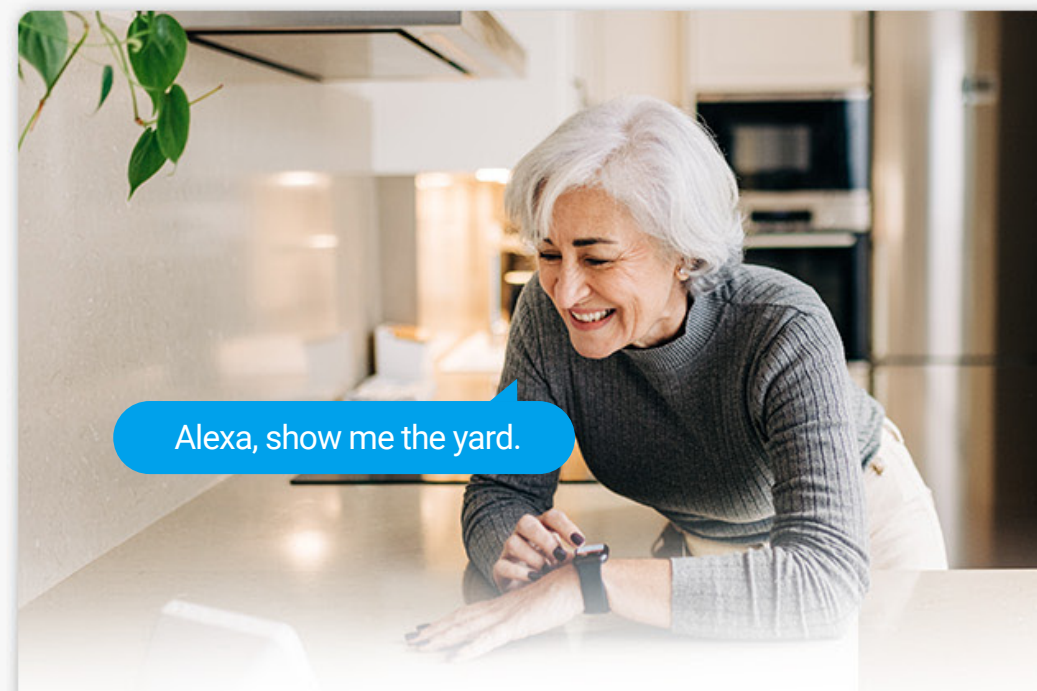

Use active defense to deter

Upon detection of intruders, the camera will set off a loud siren and flash two dazzling spotlights⁷ to let the uninvited strangers know they have been detected.

Deliver protection, rain or shine

Control with your voice, hands-free

The camera can integrate with your existing voice assistants. You can pull up the video feed by simply saying "Alexa" or "Hey Google".³

Save your videos with two options