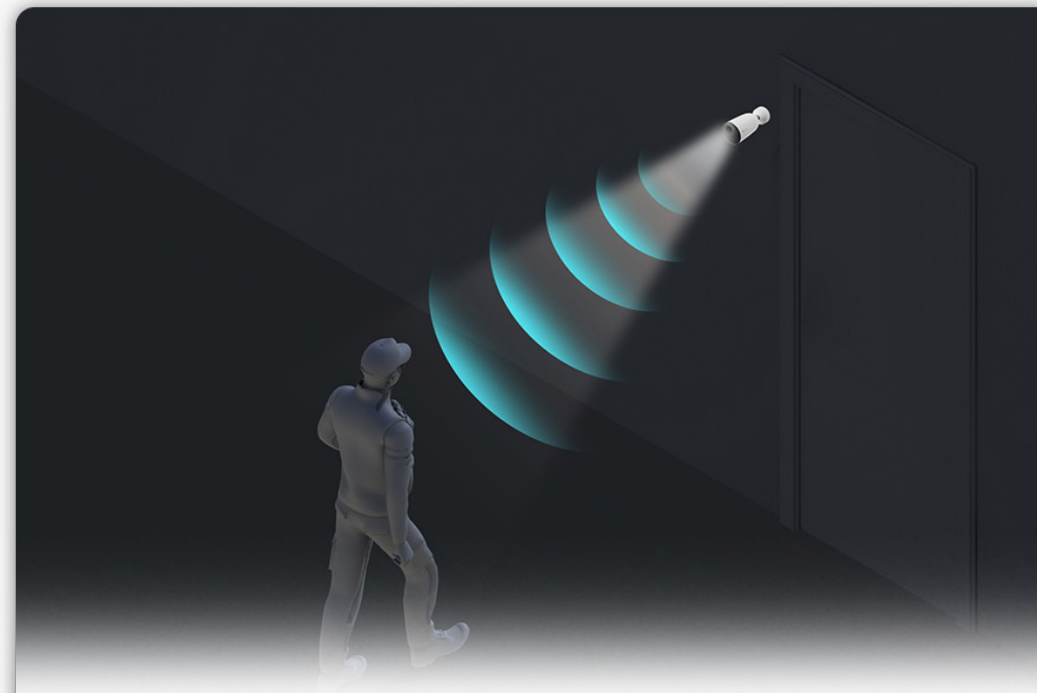

EZVIZ Solar Panel Series

5,200 mAh Rechargeable Battery

Smarter detections are unlocked for free

Say goodbye to a long list of annoying alerts that only capture flying insects or falling leaves. The CB3 4G is capable of detecting people and cars in particular, while providing flexible settings for you to customize the detection area and sensitivity. It pushes notifications to your phone when it's truly worthy of your attention.

Crisp 2K

Night is now bright and colorful

Blurred and pixelated night vision is now a thing of the past. The CB3 4G uses a large F1.6 aperture lens to capture more light when the sun goes down and uses two spotlights to brighten up a completely dark space to render colorful view.

2 Spotlights | Full-Color Night Vision

2 IR Lights | Black & White Night Vision

Respond with high-quality audio

Easily respond to any visitor by simply using your phone to speak remotely. The camera can also auto-play a recorded voice message when a motion is detected.

Use active defense to deter

Upon detection of intruders, the camera will set off a loud siren and flash two dazzling spotlights⁷ to let the uninvited strangers know they have been detected.

Deliver protection, rain or shine